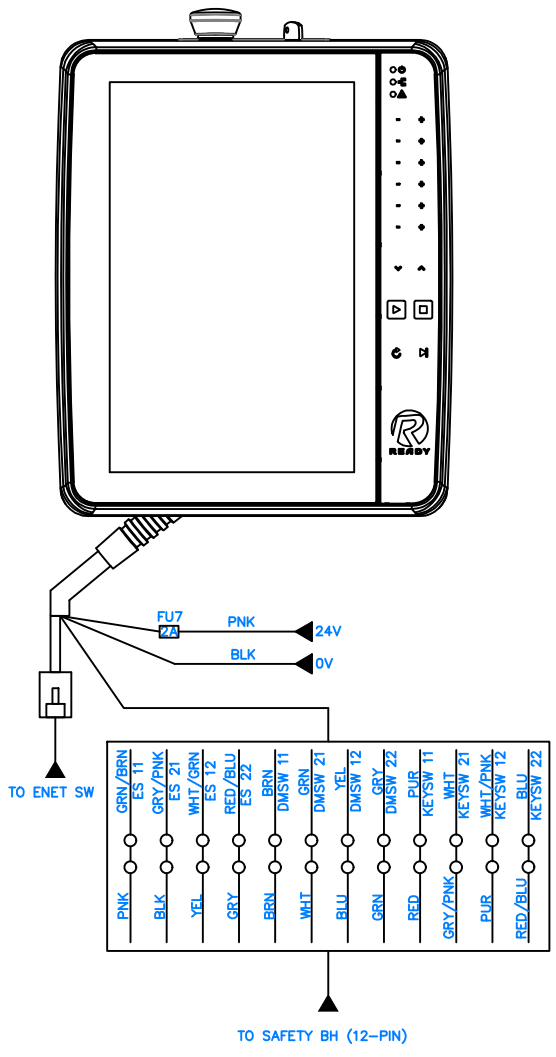

MOXA SDS-3008 Ethernet Switch

MOXA MC-1200 IPC

MOXA ioLogik-E1200 IO Module

SMC PNEUMATICS

READY TEACH PENDANT

Forge Ctrl Reference Design - Moxa

	READY Robotics 1080 Steelwood Rd. Columbus, OH 43212	SIZE B	DO NOT SCALE DRAWING	DWG. NO. ES-600021	REV RA
	DRAWN D. Smith	ISSUED	SCALE N/A	SHEET 1 OF 1	