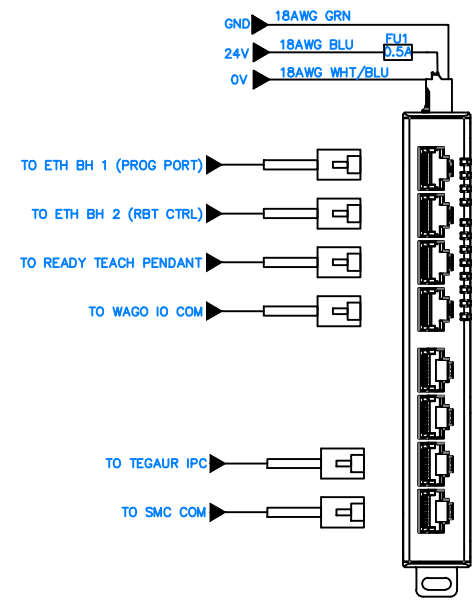

MOXA SDS-3008 Ethernet Switch

MOXA MC-1200 IPC

MOXA ioLogik-E1200 IO Module

SMC PNEUMATICS

READY TEACH PENDANT

Forge Ctrl Reference Design - Moxa

	READY Robotics 1080 Steelwood Rd. Columbus, OH 43212	SIZE B	DO NOT SCALE DRAWING	DWG. NO. ES-600021	REV RA
	DRAWN D. Smith	ISSUED	SCALE N/A	SHEET 1 OF 1	