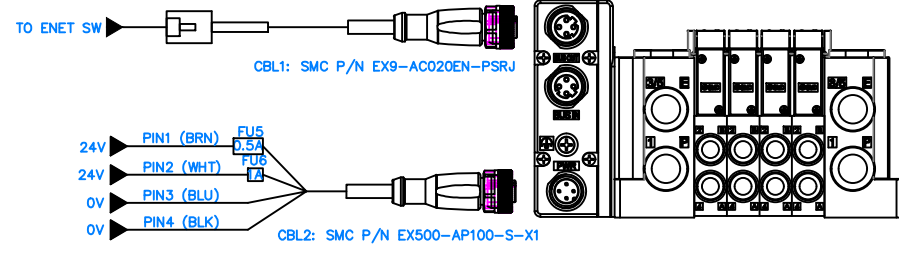

MOXA SDS-3008 Ethernet Switch

MOXA MC-1200 IPC

MOXA ioLogik-E1200 IO Module

SMC PNEUMATICS

READY TEACH PENDANT

Forge Ctrl Reference Design - Moxa

	READY Robotics 1080 Steelwood Rd. Columbus, OH 43212	SIZE B	DO NOT SCALE DRAWING	DWG. NO. ES-600021	REV RA
	DRAWN D. Smith	ISSUED	SCALE N/A	SHEET 1 OF 1	