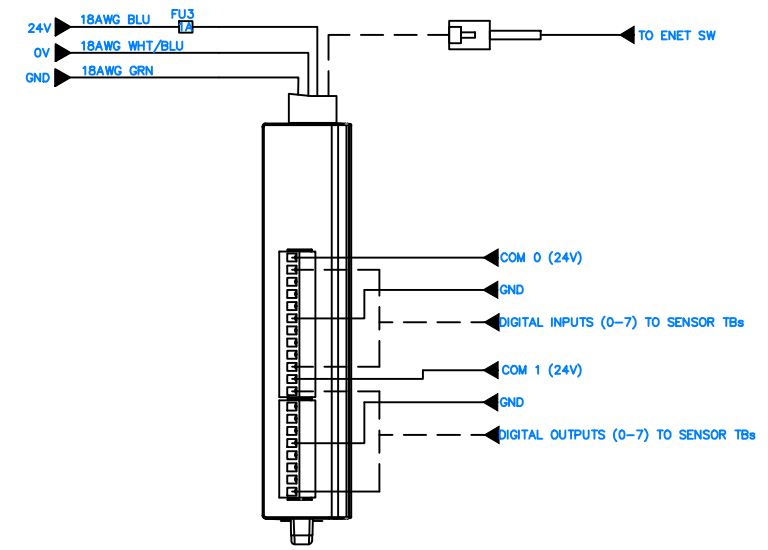

MOXA SDS-3008 Ethernet Switch

MOXA MC-1200 IPC

MOXA ioLogik-E1200 IO Module

SMC PNEUMATICS

READY TEACH PENDANT

Forge Ctrl Reference Design - Moxa

	READY Robotics 1080 Steelwood Rd. Columbus, OH 43212	SIZE B	DO NOT SCALE DRAWING	DWG. NO. ES-600021	REV RA
	DRAWN D. Smith	ISSUED	SCALE N/A	SHEET 1 OF 1	