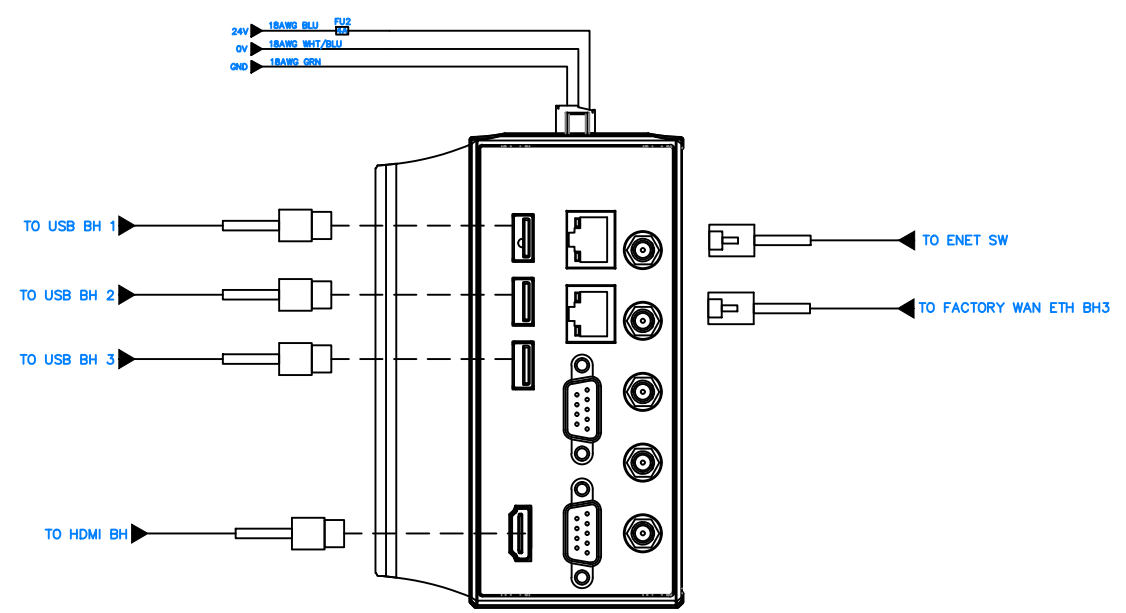

MOXA SDS-3008 Ethernet Switch

MOXA MC-1200 IPC

MOXA ioLogik-E1200 IO Module

SMC PNEUMATICS

READY TEACH PENDANT

Forge Ctrl Reference Design - Moxa

	READY Robotics 1080 Steelwood Rd. Columbus, OH 43212	SIZE B	DO NOT SCALE DRAWING	DWG. NO. ES-600021	REV RA
	DRAWN D. Smith	ISSUED	SCALE N/A	SHEET 1 OF 1	