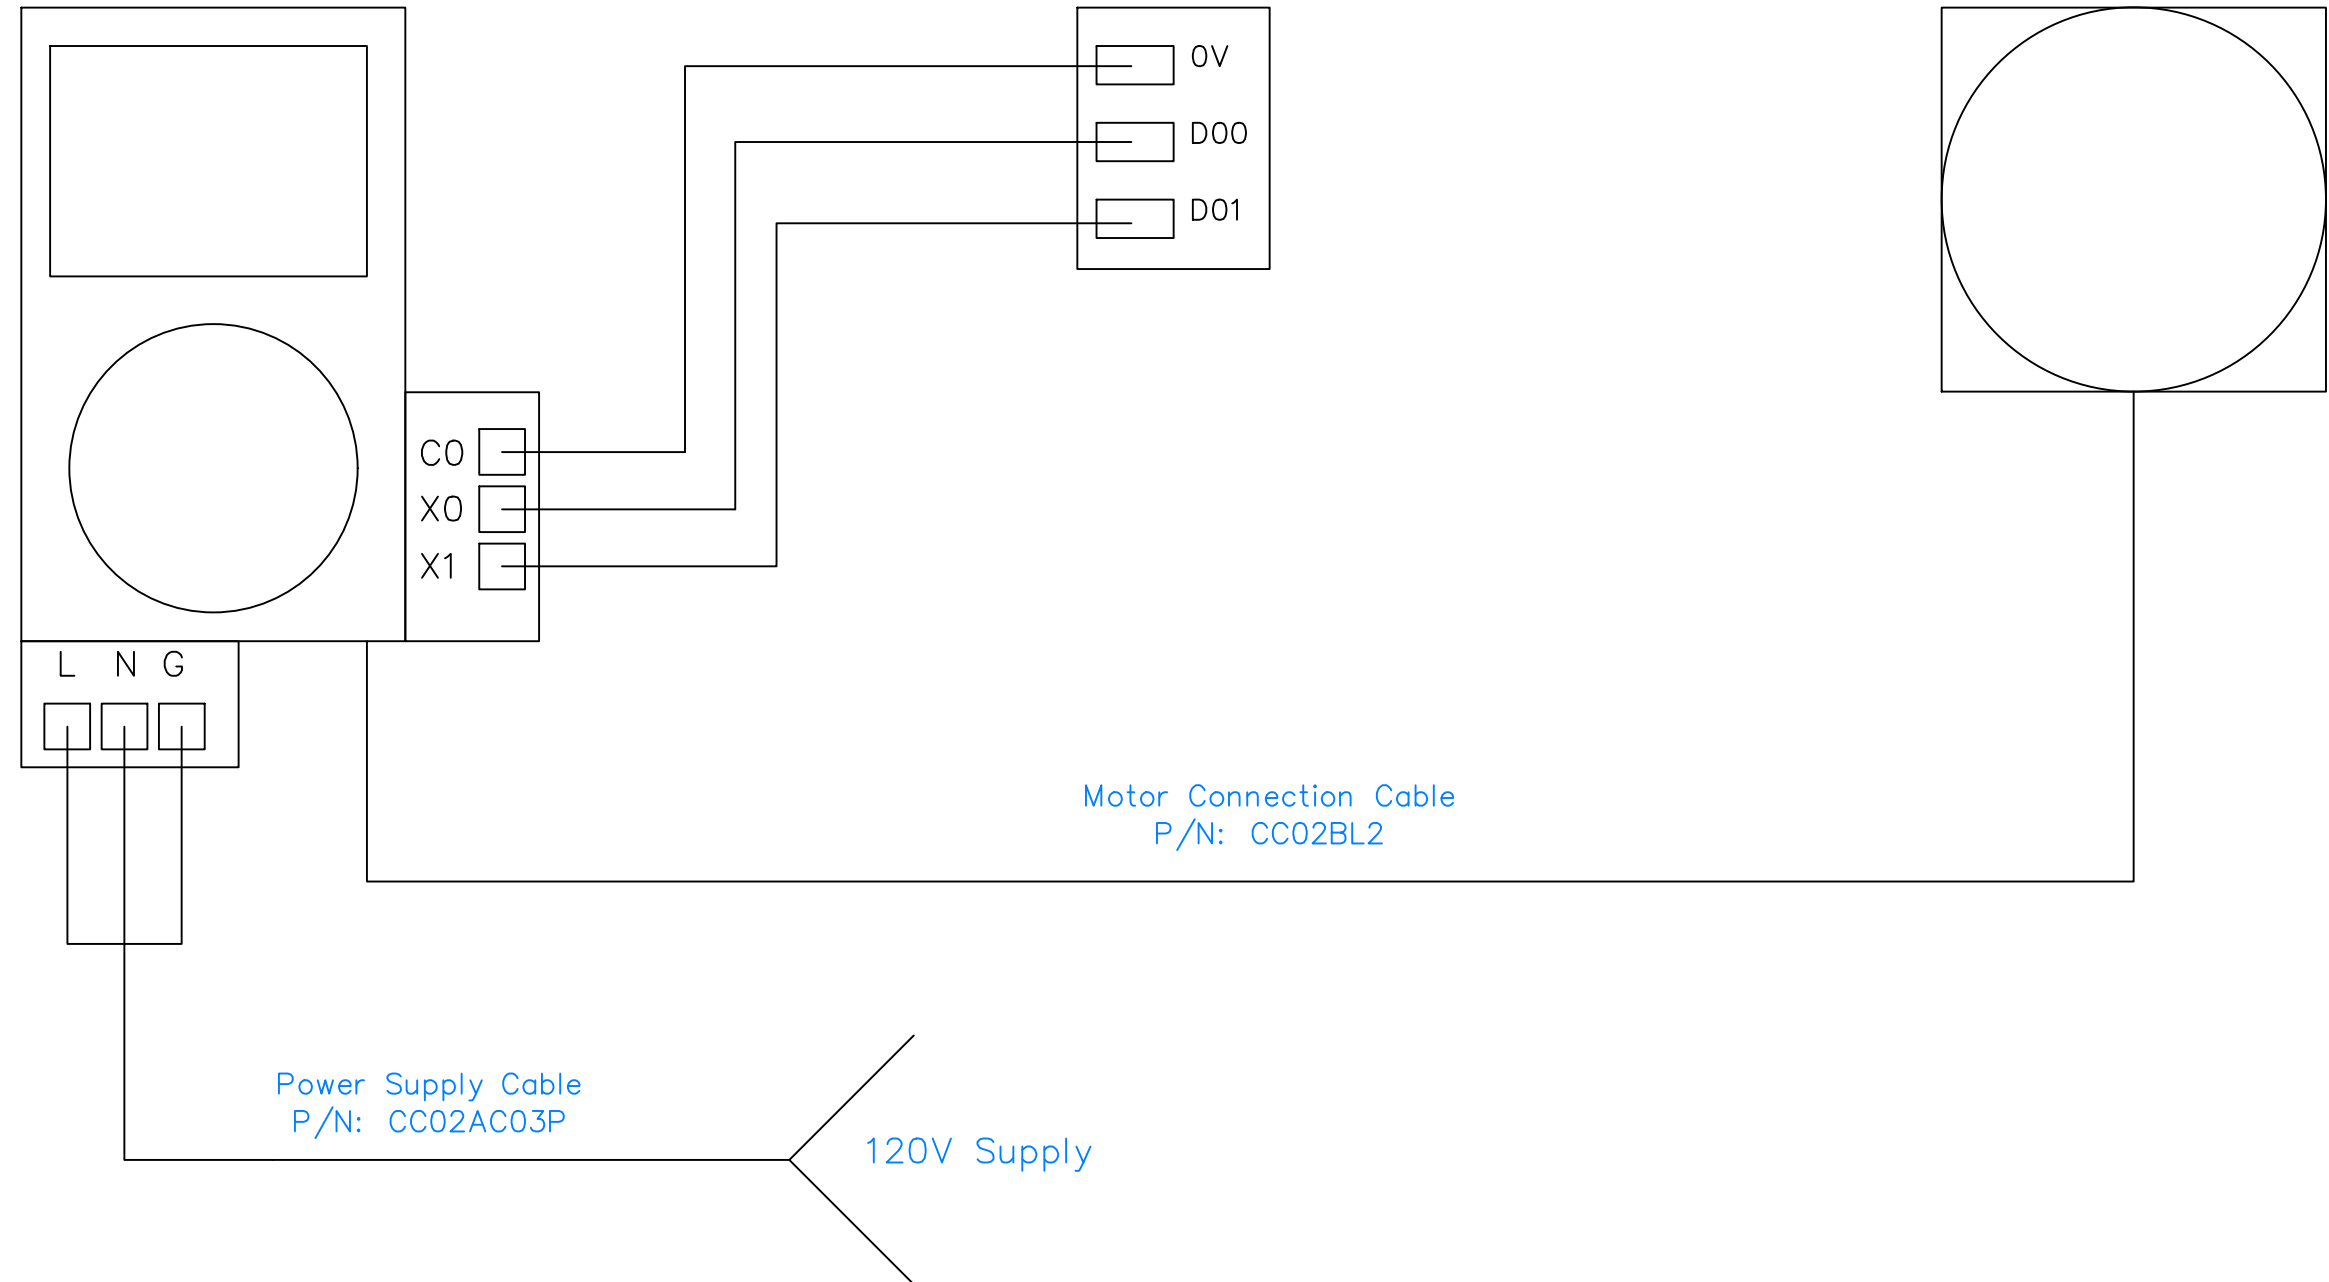

Oriental Motor Controller
P/N: BMUD120-A2

Digital Outputs

Oriental Conveyor Motor
P/N: BLM5120HP-GFV

QC Conveyor, Wiring Diagram

 READY Robotics 1080 Steelwood Rd. Columbus, OH 43212	SIZE B	DO NOT SCALE DRAWING	DWG. NO.	REV
			ES-700026	-
DRAWN J. Miller	SCALE N/A	SHEET 1 OF 1		ISSUED