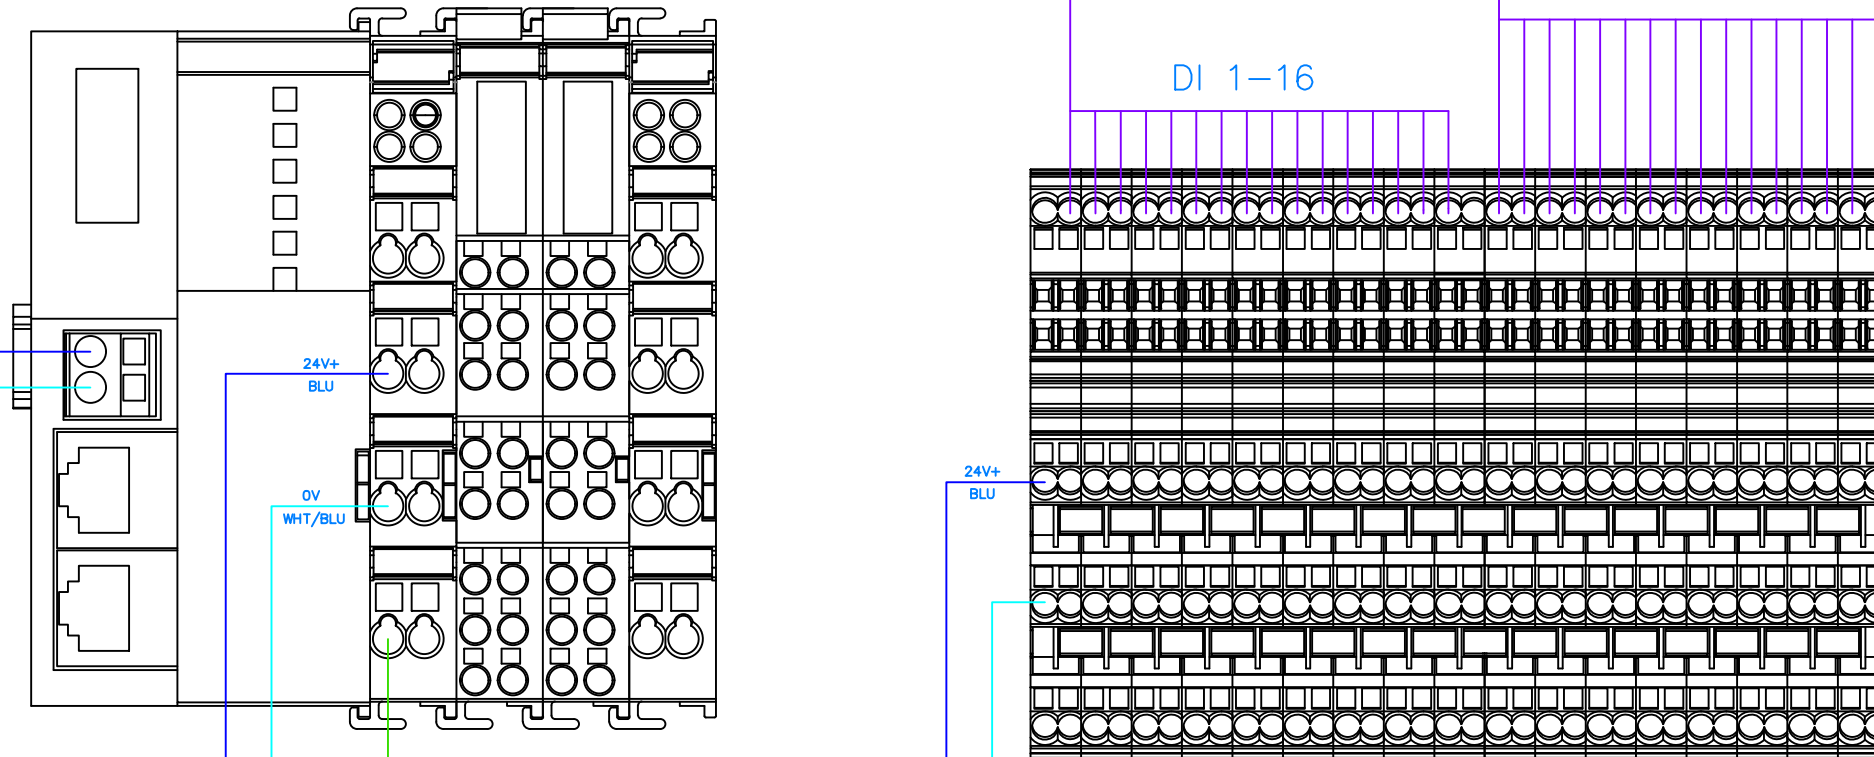

Digital Inputs

Digital Outputs

DO 1-16

DI 1-16