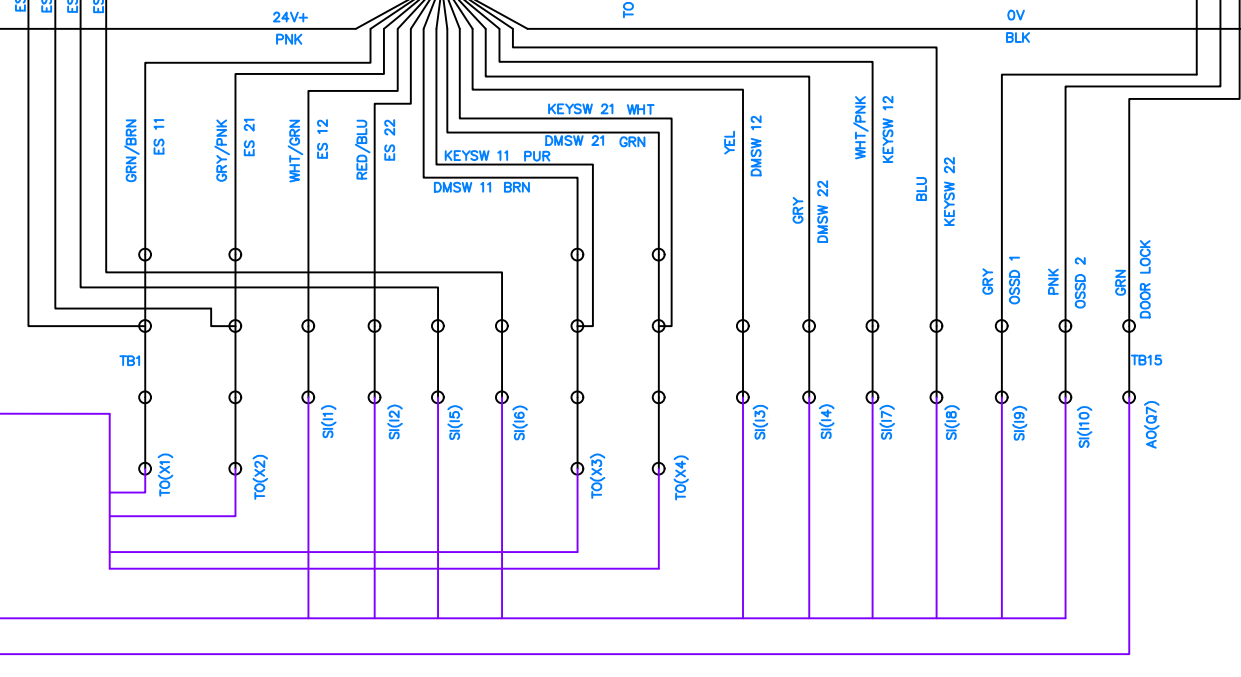

READY TEACH PENDANT

SICK TR10-SLM01C INTERLOCK

SICK ES11-SA2B8

24V POWER SUPPLY

0V

SICK FLX3-CPUC200
SICK FLX3-XTDO100

ROBOT CONTROLLER

SICK: 2095653

ROBOT SAFETY CONNECTIONS

24V+
BLU

0V
WHT/BLU

SAFETY INPUTS (I1-I10)

TEST OUTPUTS (X1-X4)

SAFETY OUTPUTS (Q1-Q6)

AUX OUTPUT (Q7)

SICK FLEXI COMPACT WIRING EXAMPLE

	READY Robotics 1080 Steelwood Rd. Columbus, OH 43212	SIZE B	DO NOT SCALE DRAWING	DWG. NO. ES-700022	REV RA
	DRAWN D. Smith	ISSUED	SCALE N/A	SHEET 1 OF 1	