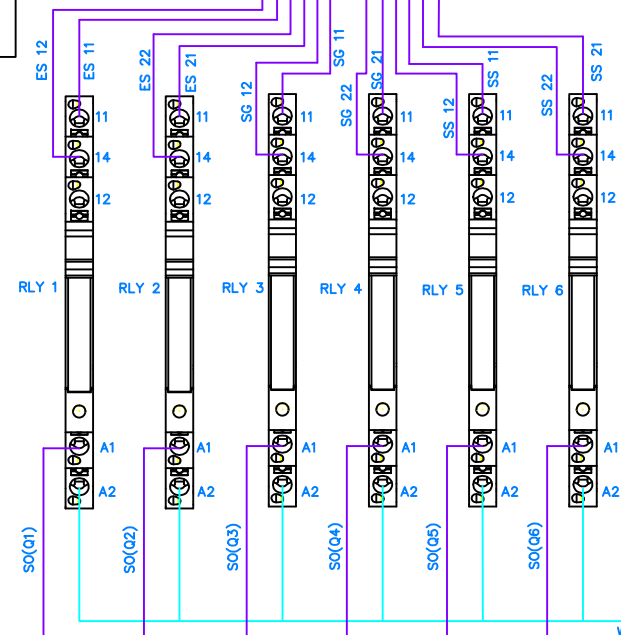

READY TEACH PENDANT

SICK TR10-SLM01C INTERLOCK

SICK ES11-SA2B8

24V POWER SUPPLY

0V

SICK FLX3-CPUC200
SICK FLX3-XTDO100

ROBOT CONTROLLER

SICK: 2095653

ROBOT SAFETY CONNECTIONS

24V+
BLU

0V
WHT/BLU

SAFETY INPUTS (I1-I10)

TEST OUTPUTS (X1-X4)

SAFETY OUTPUTS (Q1-Q6)

AUX OUTPUT (Q7)

SICK FLEXI COMPACT WIRING EXAMPLE

	READY Robotics 1080 Steelwood Rd. Columbus, OH 43212	SIZE B	DO NOT SCALE DRAWING	DWG. NO. ES-700022	REV RA
	DRAWN D. Smith	ISSUED	SCALE N/A	SHEET 1 OF 1	