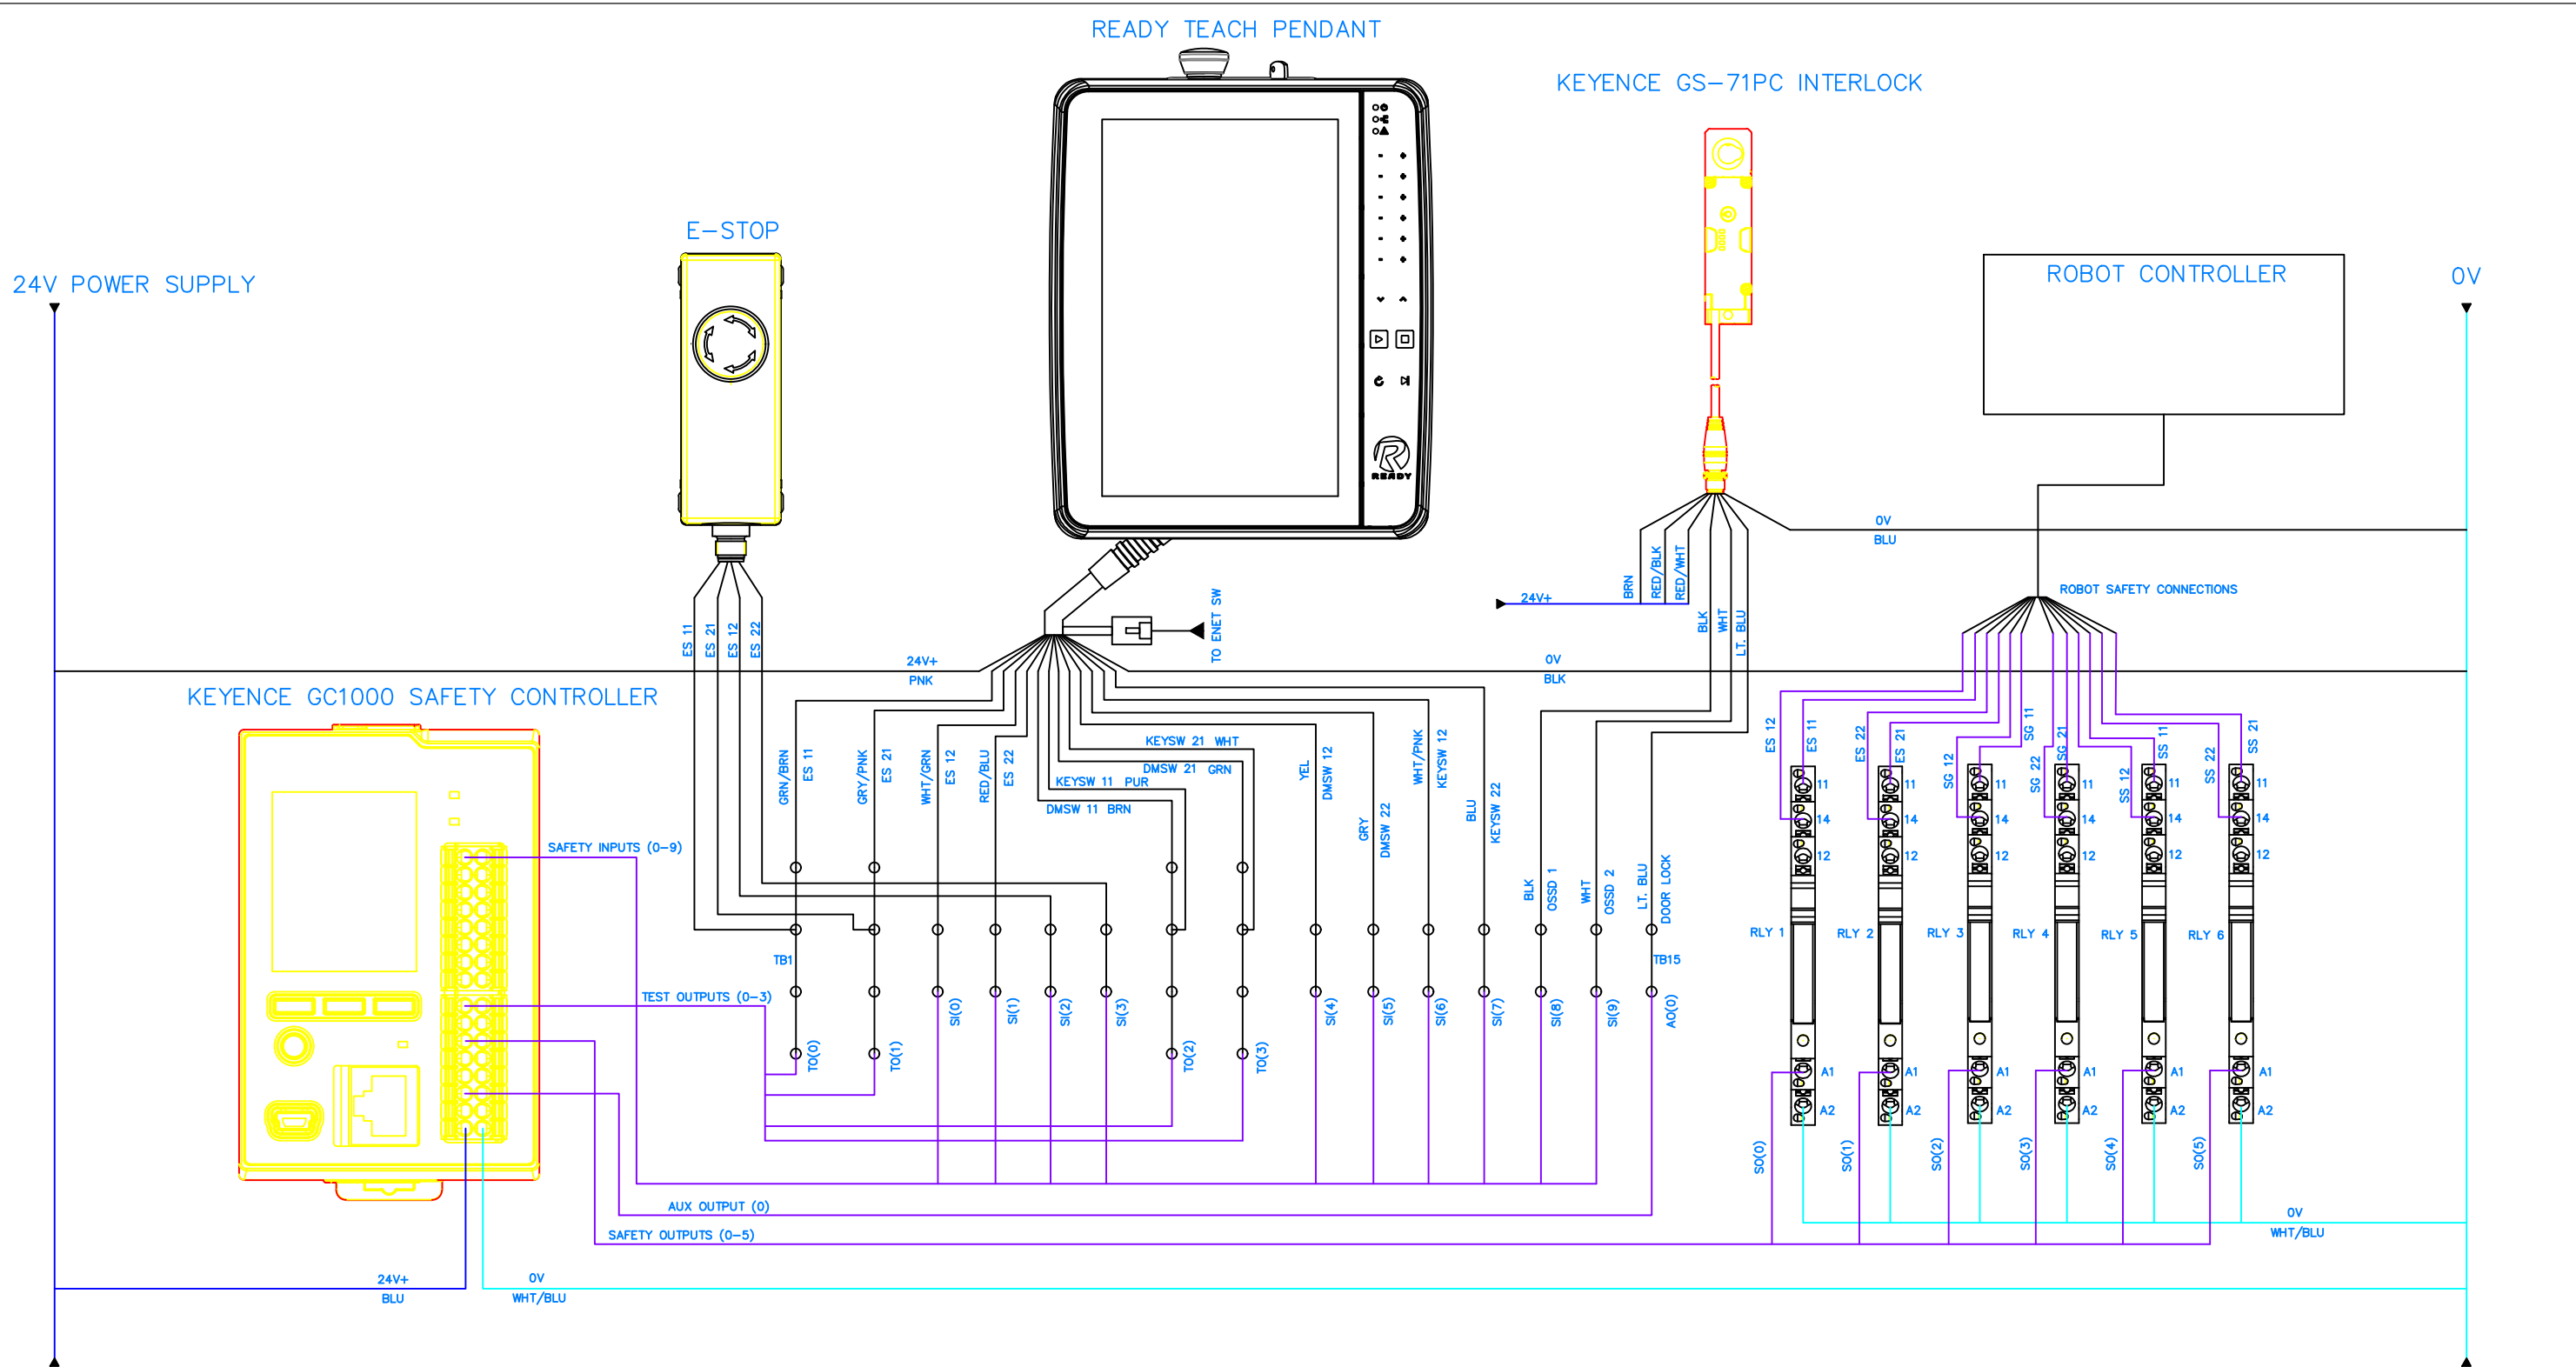

Forge Ctrl 208V

	READY Robotics 1080 Steelwood Rd. Columbus, OH 43212	SIZE B	DO NOT SCALE DRAWING	DWG. NO. <b>ES-600024</b>	REV RA
	DRAWN <b>J. Miller</b>	ISSUED	SCALE <b>N/A</b>	SHEET <b>1</b> OF <b>1</b>	

READY TEACH PENDANT

KEYENCE GS-71PC INTERLOCK

E-STOP

ROBOT CONTROLLER

24V POWER SUPPLY

0V

KEYENCE GC1000 SAFETY CONTROLLER

GC1000 Wiring Example

	READY Robotics 1080 Steelwood Rd. Columbus, OH 43212	SIZE B	DO NOT SCALE DRAWING	DWG. NO. ES-700021	REV RA
	DRAWN D. Smith	ISSUED	SCALE N/A	SHEET 1 OF 1	

24V

0V

WAGO Modbus TCP IO

 READY Robotics 1080 Steelwood Rd. Columbus, OH 43212	SIZE	DO NOT SCALE DRAWING	DWG. NO.	REV
	B		ES-700023	
DRAWN J. Miller	SCALE N/A		SHEET 1 OF 1	
ISSUED				