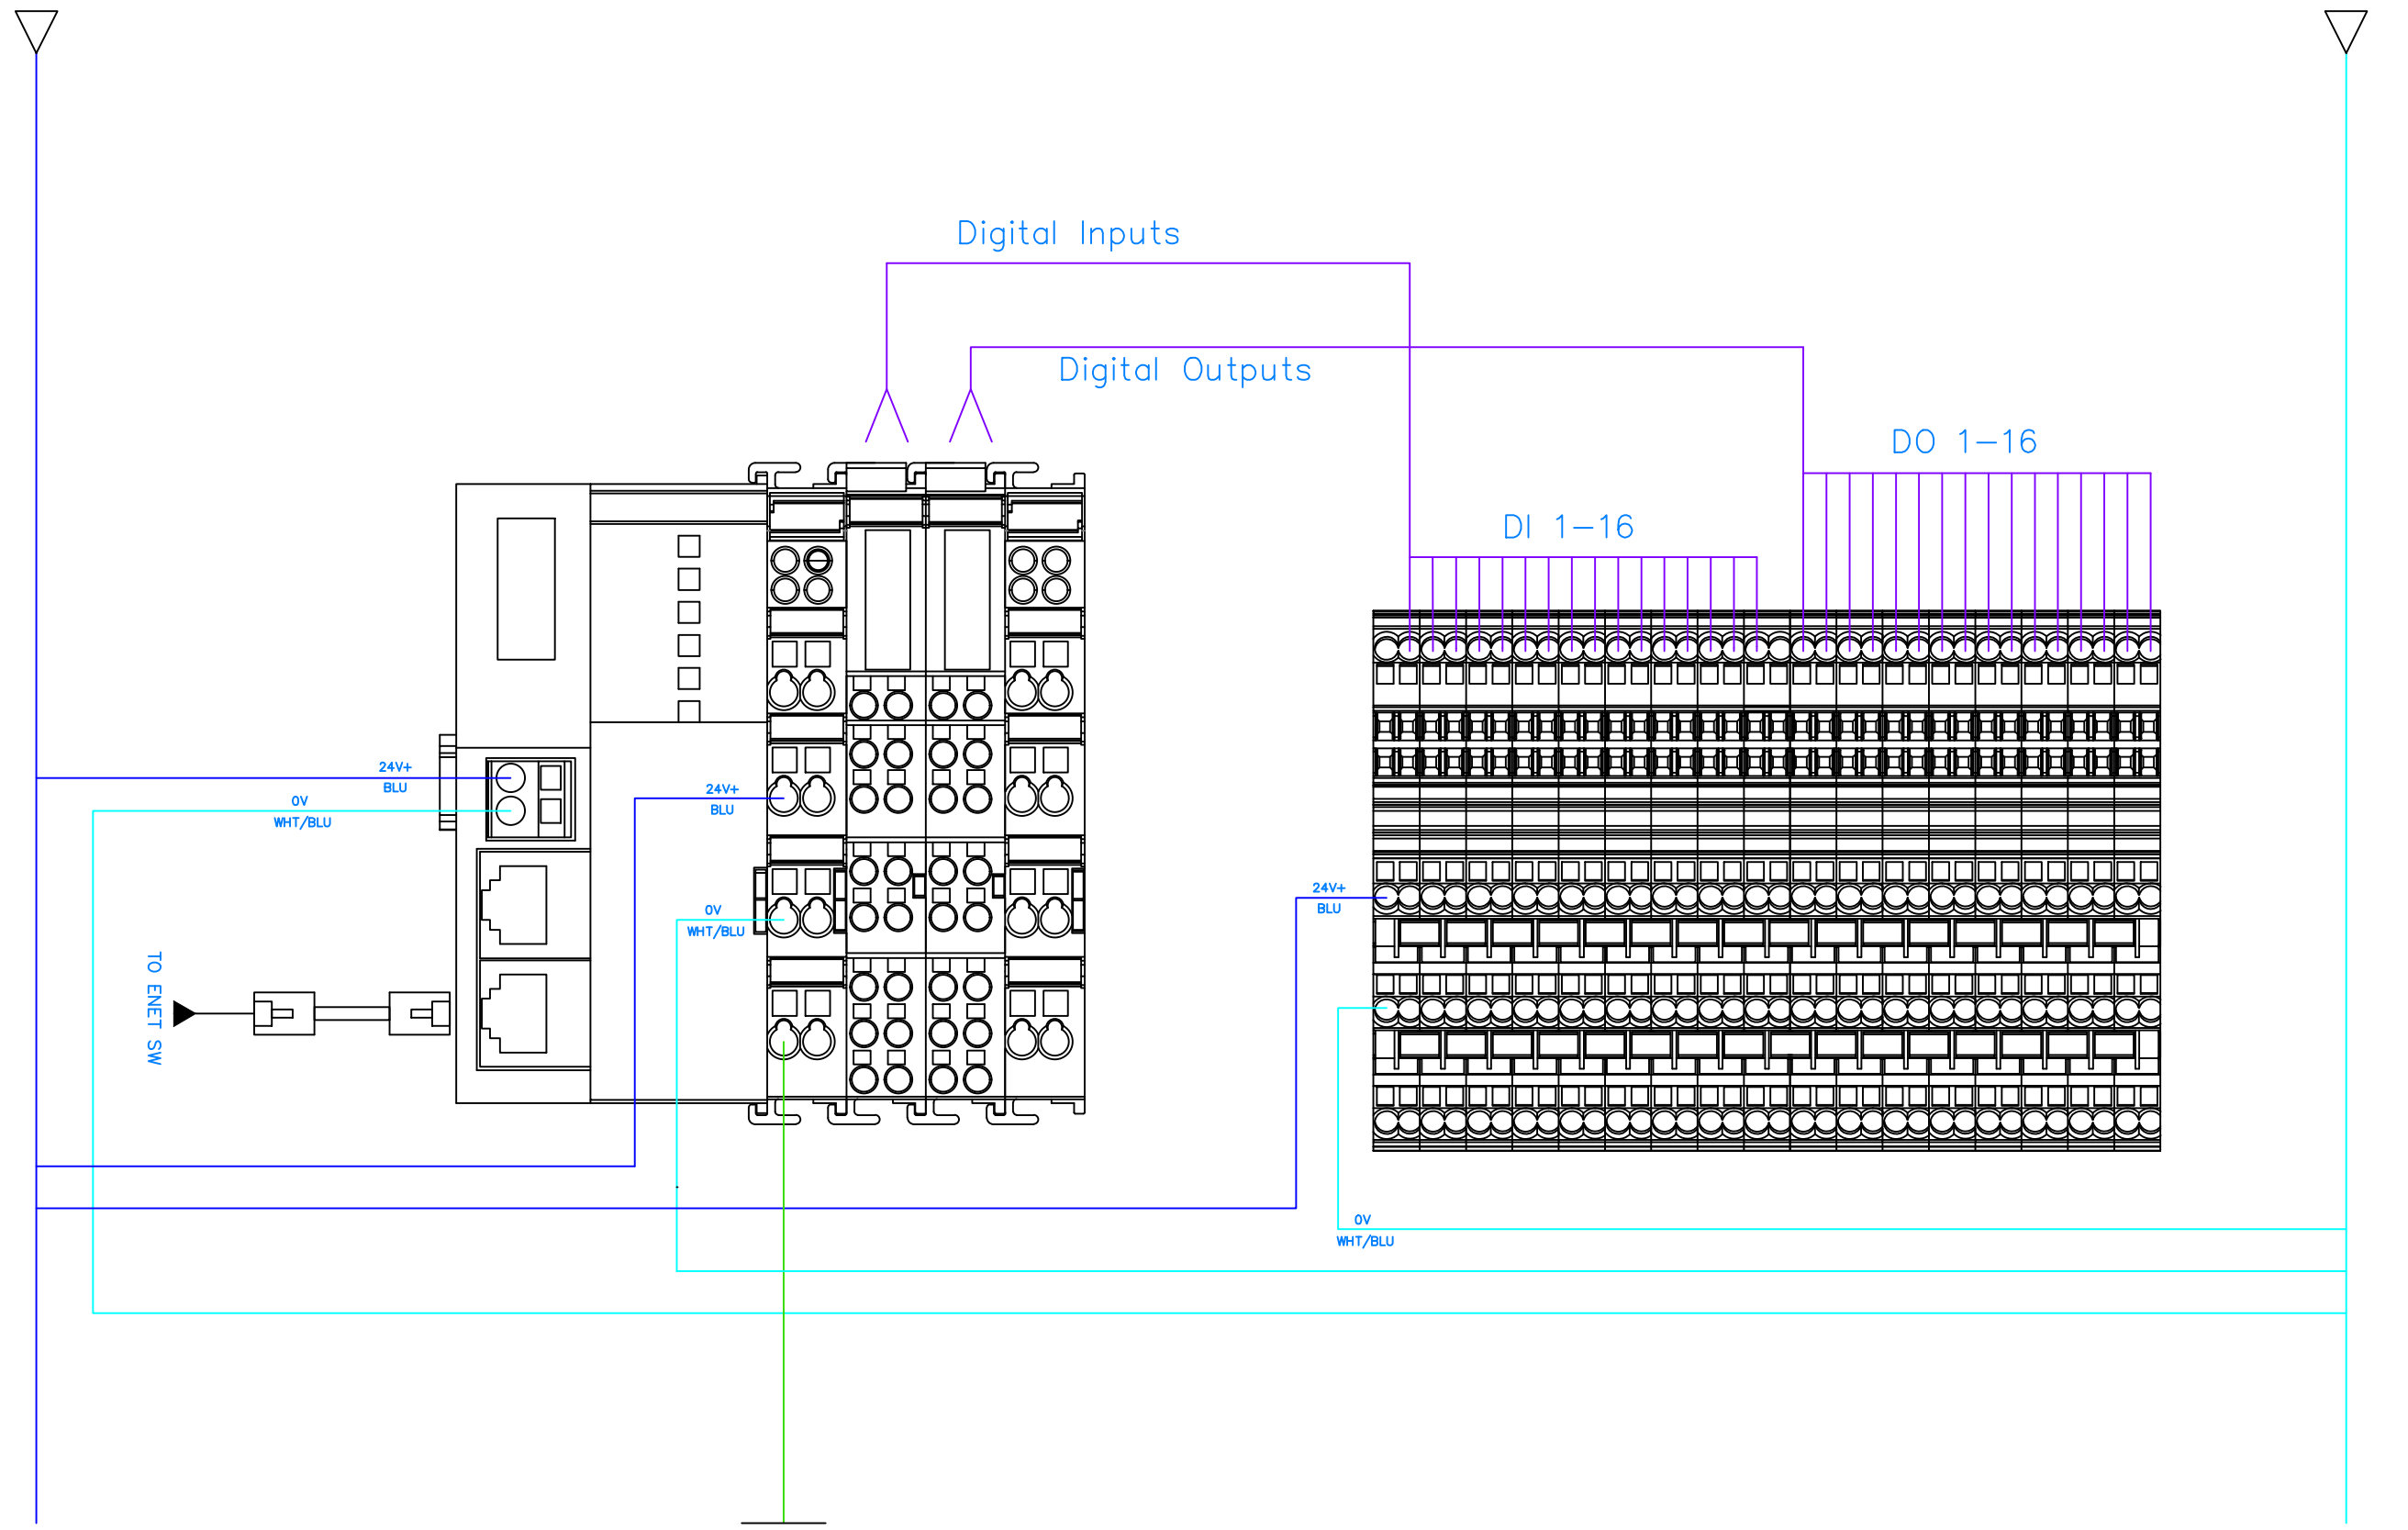

Forge Ctrl 208V

	READY Robotics 1080 Steelwood Rd. Columbus, OH 43212	SIZE B	DO NOT SCALE DRAWING	DWG. NO. <b>ES-600024</b>	REV RA
	DRAWN <b>J. Miller</b>	ISSUED	SCALE <b>N/A</b>	SHEET <b>1</b> OF <b>1</b>	

READY TEACH PENDANT

KEYENCE GS-71PC INTERLOCK

E-STOP

ROBOT CONTROLLER

24V POWER SUPPLY

0V

KEYENCE GC1000 SAFETY CONTROLLER

GC1000 Wiring Example

	READY Robotics 1080 Steelwood Rd. Columbus, OH 43212	SIZE B	DO NOT SCALE DRAWING	DWG. NO. ES-700021	REV RA
	DRAWN D. Smith	ISSUED	SCALE N/A	SHEET 1 OF 1	

24V

0V

WAGO Modbus TCP IO

 READY Robotics 1080 Steelwood Rd. Columbus, OH 43212	SIZE	DO NOT SCALE DRAWING	DWG. NO.	REV
	B		ES-700023	
DRAWN J. Miller	SCALE N/A		SHEET 1 OF 1	
ISSUED				