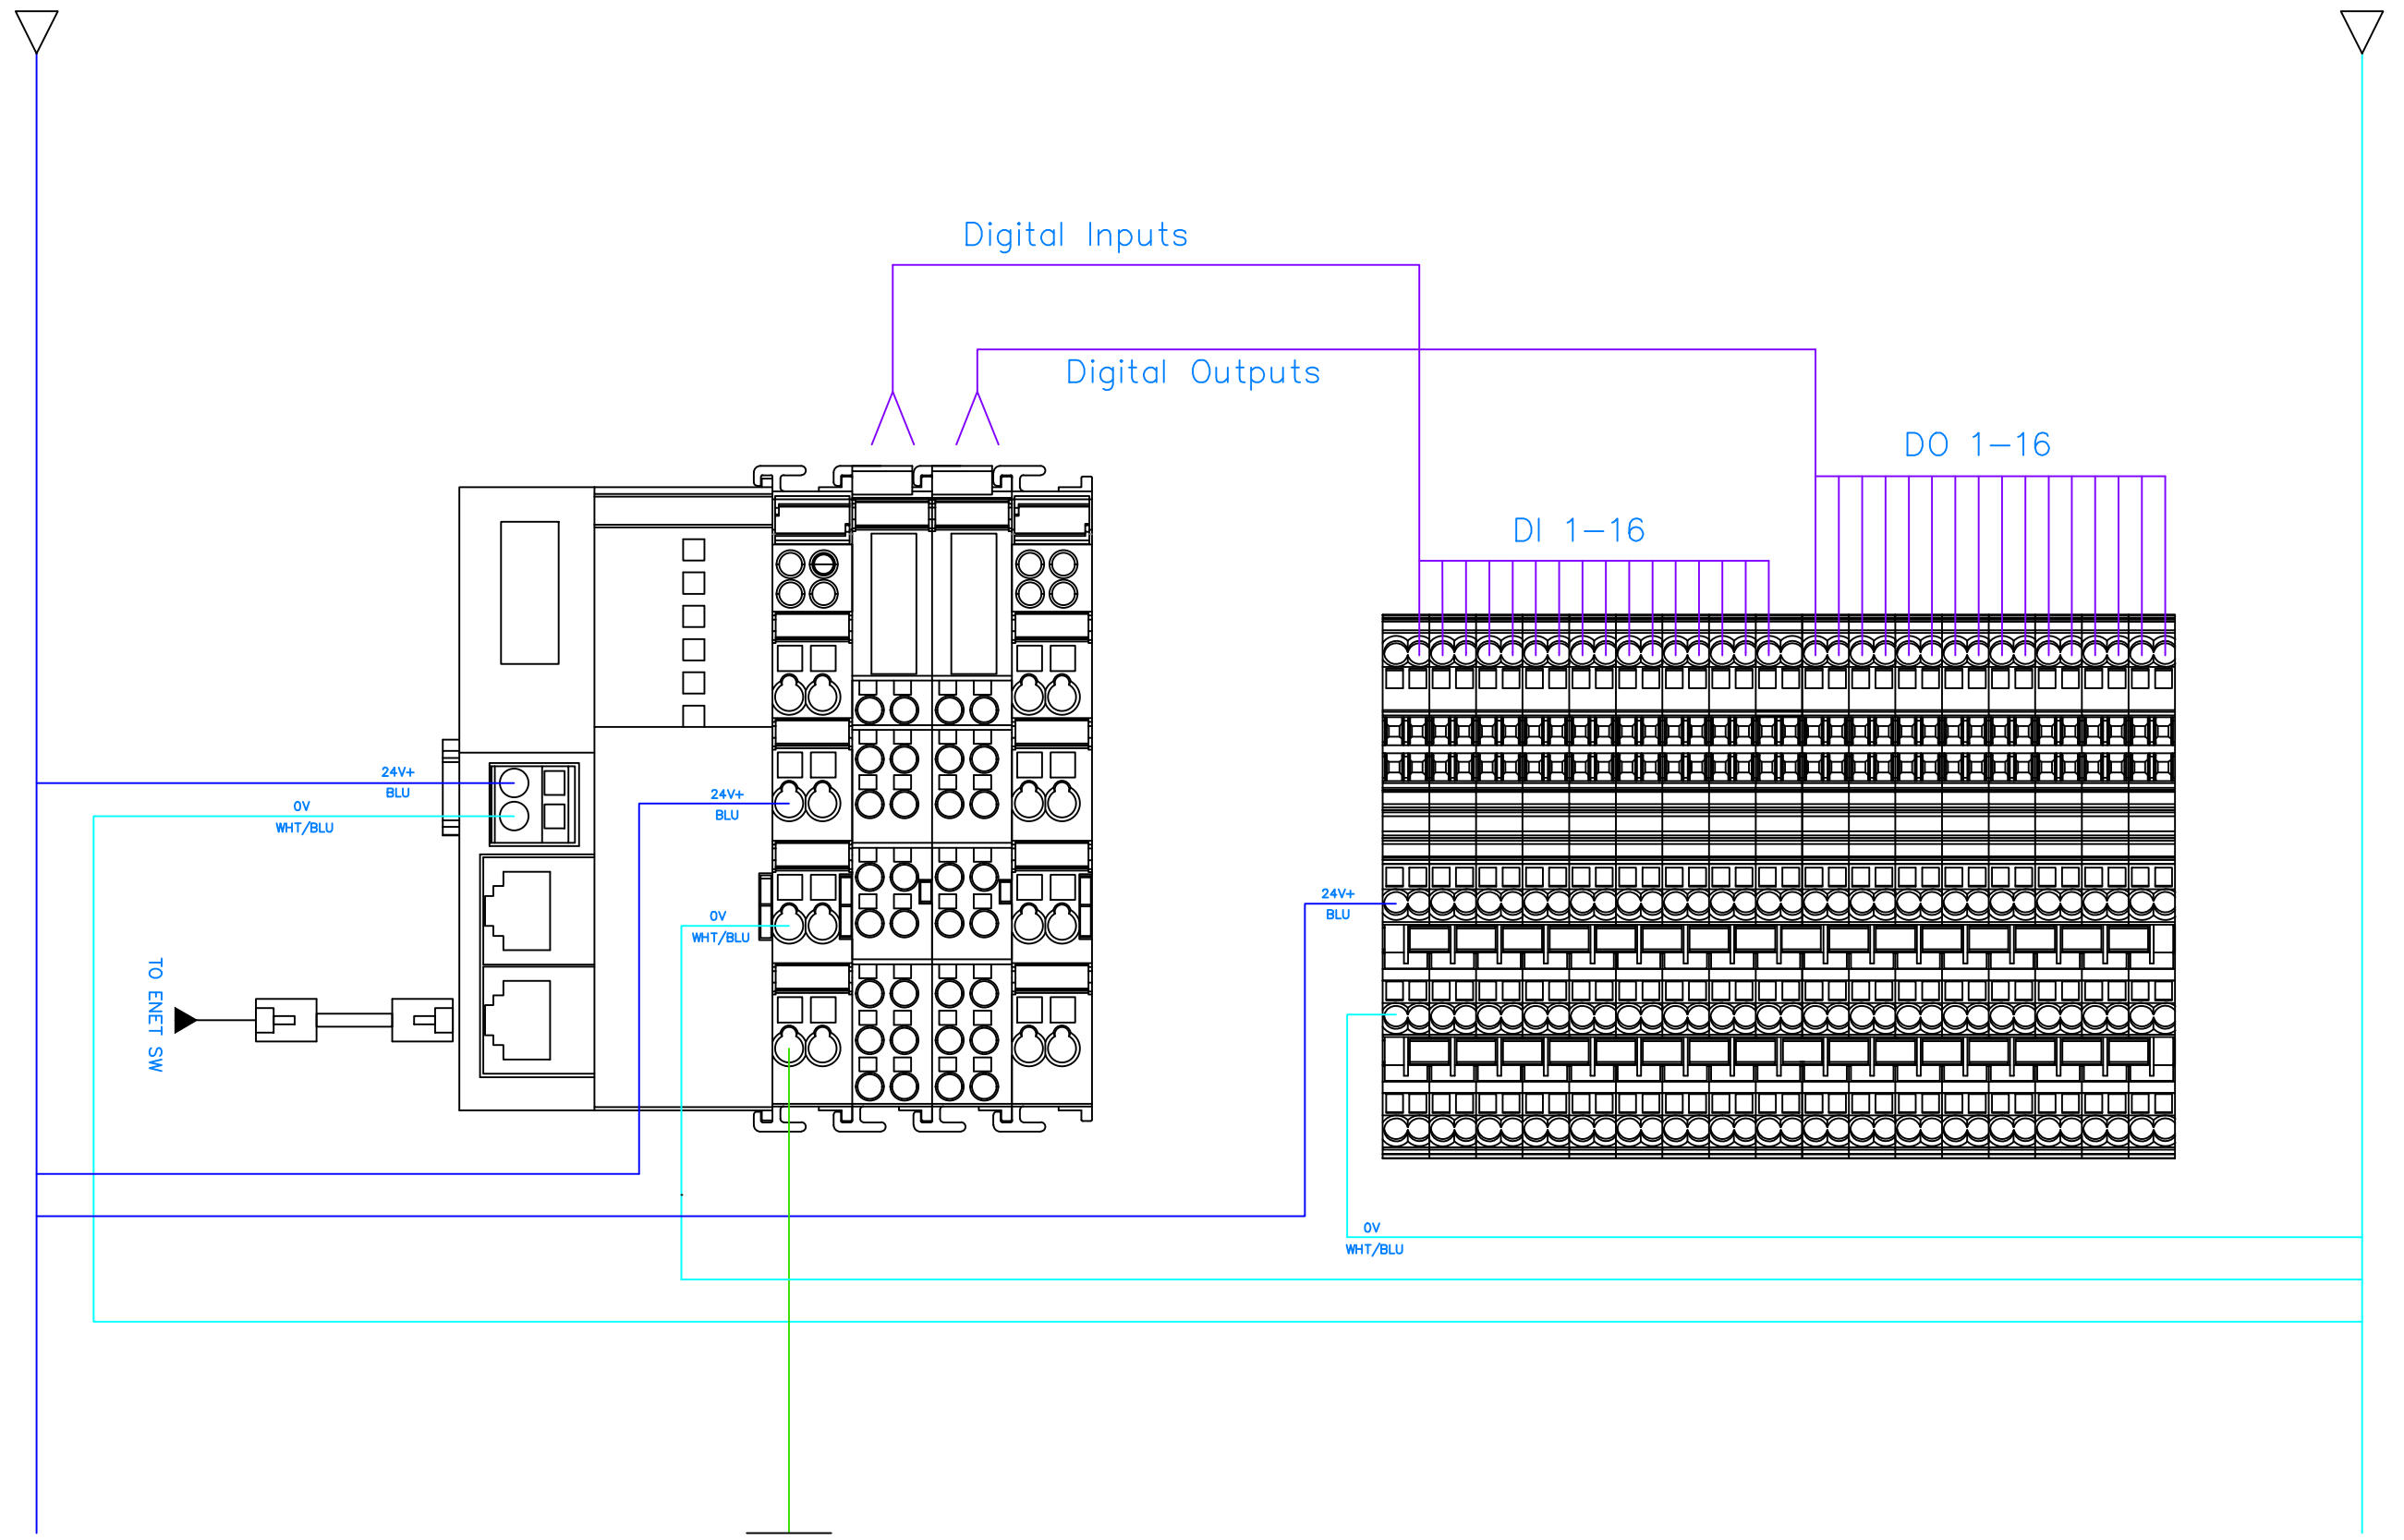

Forge Ctrl 240V

	READY Robotics 1080 Steelwood Rd. Columbus, OH 43212	SIZE B	DO NOT SCALE DRAWING	DWG. NO. ES-600025	REV RA
	DRAWN J. Miller	ISSUED	SCALE N/A	SHEET 1 OF 1	

READY TEACH PENDANT

SICK TR10-SLM01C INTERLOCK

SICK ES11-SA2B8

24V POWER SUPPLY

0V

SICK FLX3-CPUC200
SICK FLX3-XTDO100

SAFETY INPUTS (I1-I10)
TEST OUTPUTS (X1-X4)
SAFETY OUTPUTS (Q1-Q6)
AUX OUTPUT (Q7)

ROBOT SAFETY CONNECTIONS

SICK FLEXI COMPACT WIRING EXAMPLE

	READY Robotics 1080 Steelwood Rd. Columbus, OH 43212	SIZE B	DO NOT SCALE DRAWING	DWG. NO. ES-700022	REV RA
	DRAWN D. Smith	ISSUED	SCALE N/A	SHEET 1 OF 1	

24V

0V

WAGO Modbus TCP IO

 READY Robotics 1080 Steelwood Rd. Columbus, OH 43212	SIZE	DO NOT SCALE DRAWING	DWG. NO.	REV
	B		ES-700023	
DRAWN J. Miller	SCALE N/A	SHEET 1 OF 1		
ISSUED				