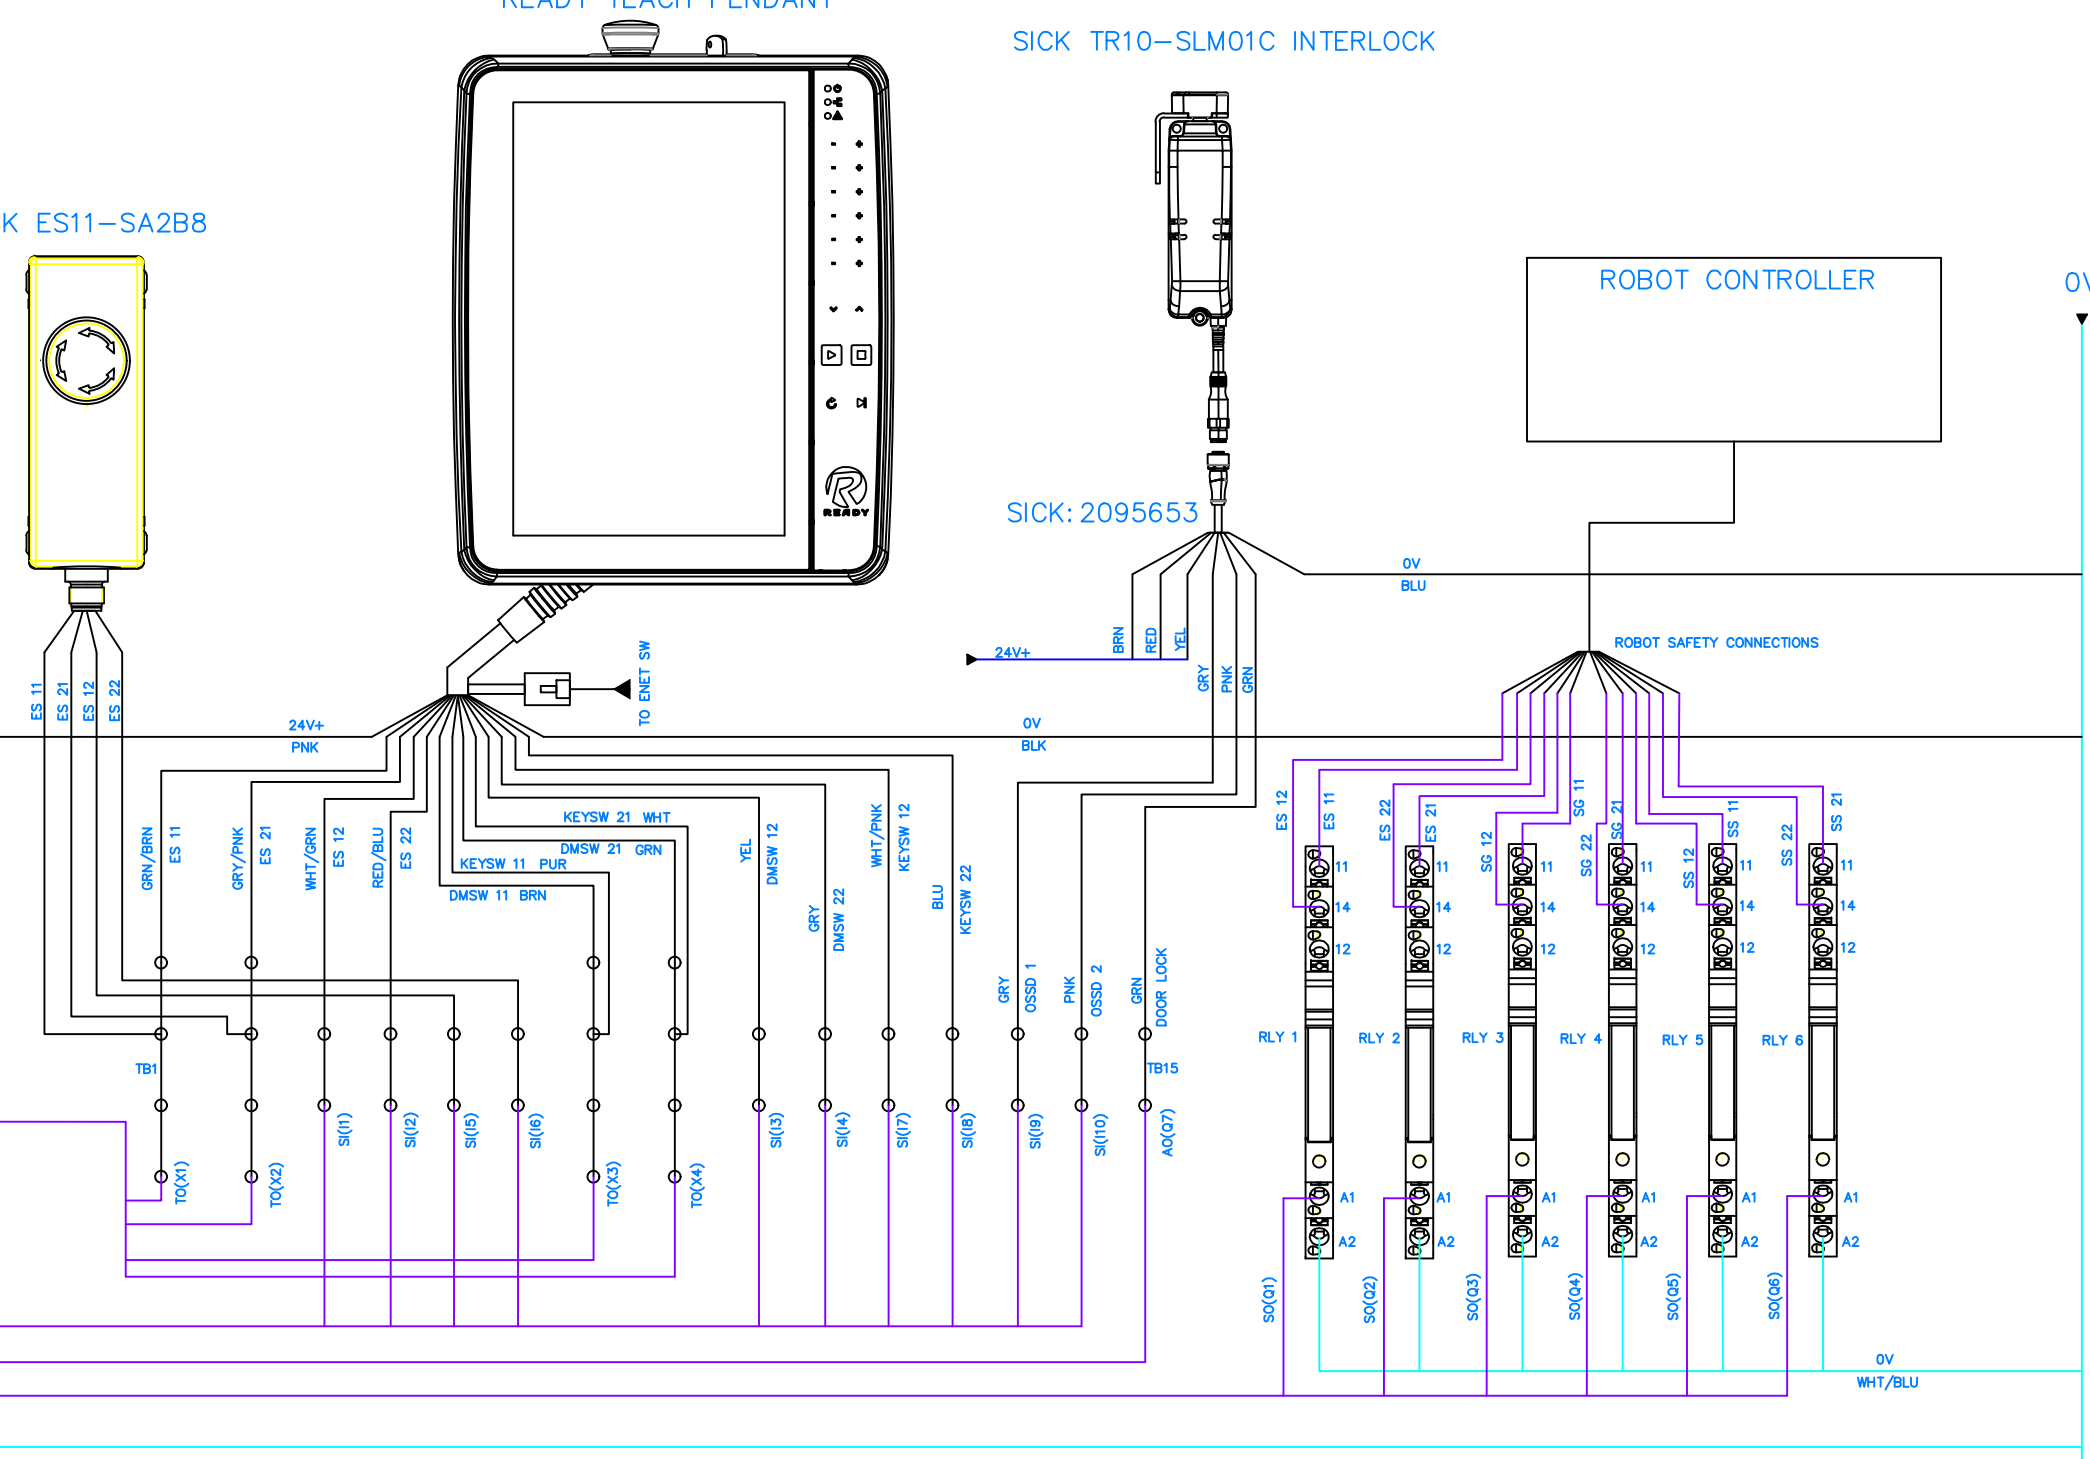

Forge Ctrl 240V

	READY Robotics 1080 Steelwood Rd. Columbus, OH 43212	SIZE B	DO NOT SCALE DRAWING	DWG. NO. ES-600025	REV RA
	DRAWN J. Miller	ISSUED	SCALE N/A	SHEET 1 OF 1	

READY TEACH PENDANT

SICK TR10-SLM01C INTERLOCK

SICK ES11-SA2B8

24V POWER SUPPLY

0V

SICK FLX3-CPUC200
SICK FLX3-XTDO100

SAFETY INPUTS (I1-I10)
TEST OUTPUTS (X1-X4)
SAFETY OUTPUTS (Q1-Q6)
AUX OUTPUT (Q7)

ROBOT SAFETY CONNECTIONS

SICK FLEXI COMPACT WIRING EXAMPLE

	READY Robotics 1080 Steelwood Rd. Columbus, OH 43212	SIZE B	DO NOT SCALE DRAWING	DWG. NO. ES-700022	REV RA
	DRAWN D. Smith	ISSUED	SCALE N/A	SHEET 1 OF 1	

24V

0V

WAGO Modbus TCP IO

 READY Robotics 1080 Steelwood Rd. Columbus, OH 43212	SIZE	DO NOT SCALE DRAWING	DWG. NO.	REV
	B		ES-700023	
DRAWN J. Miller	SCALE N/A	SHEET 1 OF 1		
ISSUED				