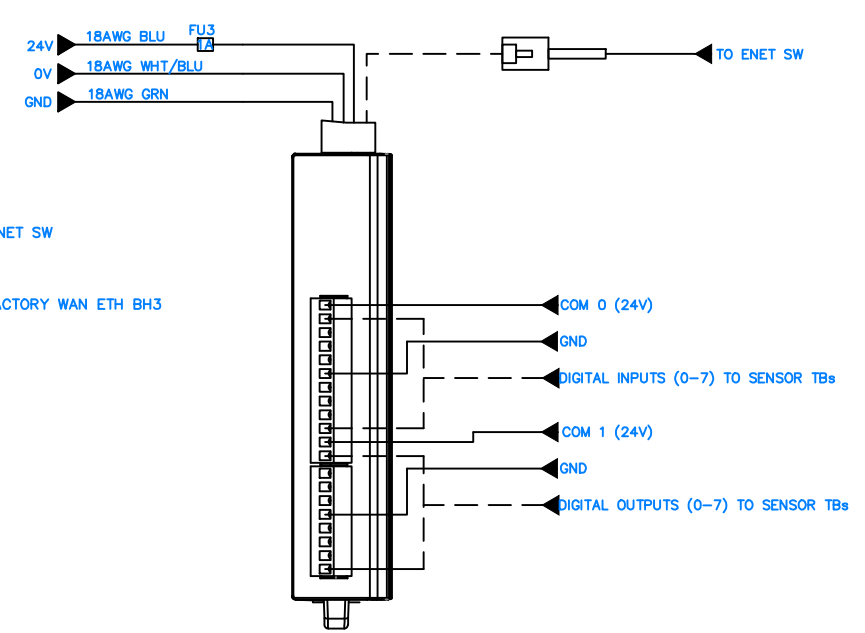

MOXA MC-1200 IPC

MOXA ioLogik-E1200 IO Module

MOXA SDS-3008 Ethernet Switch

Forge Ctrl 240V, Moxa

|  |  |           |                      |                              |           |
|--|--|-----------|----------------------|------------------------------|-----------|
|  | READY Robotics<br>1080 Steelwood Rd.<br>Columbus, OH 43212 | SIZE<br>B | DO NOT SCALE DRAWING | DWG. NO.<br><b>ES-600025</b> | REV<br>RA |
|  | DRAWN J. Miller  | ISSUED    | SCALE N/A            | SHEET 1 OF 1                 |           |