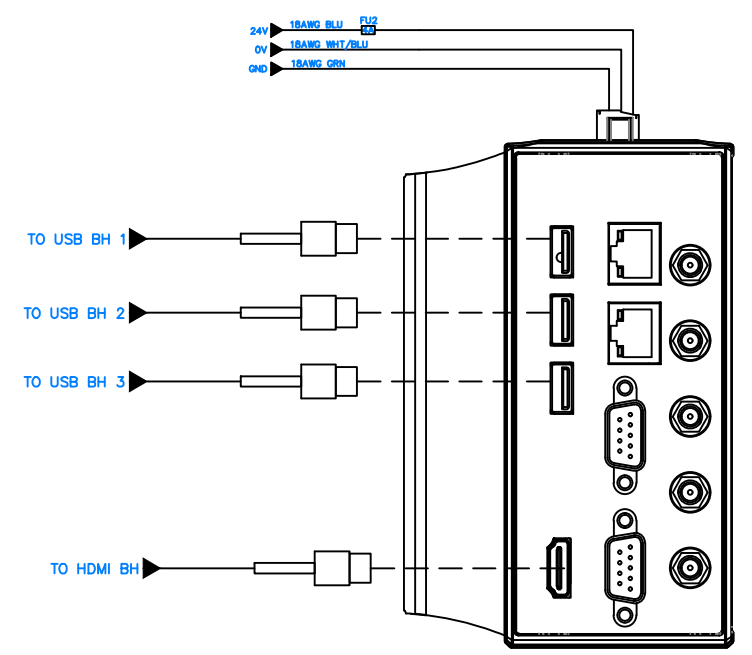

MOXA MC-1200 IPC

MOXA ioLogik-E1200 IO Module

MOXA SDS-3008 Ethernet Switch

Forge Ctrl 240V, Moxa

|  |  |           |                      |                              |           |
|--|--|-----------|----------------------|------------------------------|-----------|
|  | READY Robotics<br>1080 Steelwood Rd.<br>Columbus, OH 43212 | SIZE<br>B | DO NOT SCALE DRAWING | DWG. NO.<br><b>ES-600025</b> | REV<br>RA |
|  | DRAWN J. Miller  | ISSUED    | SCALE N/A            | SHEET 1 OF 1                 |           |