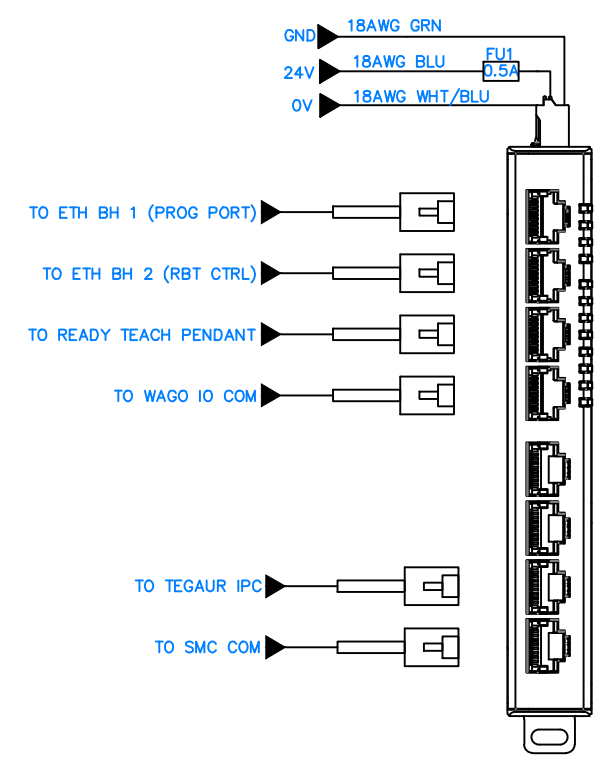

MOXA MC-1200 IPC

MOXA ioLogik-E1200 IO Module

MOXA SDS-3008 Ethernet Switch

Forge Ctrl 240V, Moxa

|  |  |           |                      |                              |           |
|--|--|-----------|----------------------|------------------------------|-----------|
|  | READY Robotics<br>1080 Steelwood Rd.<br>Columbus, OH 43212 | SIZE<br>B | DO NOT SCALE DRAWING | DWG. NO.<br><b>ES-600025</b> | REV<br>RA |
|  | DRAWN J. Miller  | ISSUED    | SCALE N/A            | SHEET 1 OF 1                 |           |