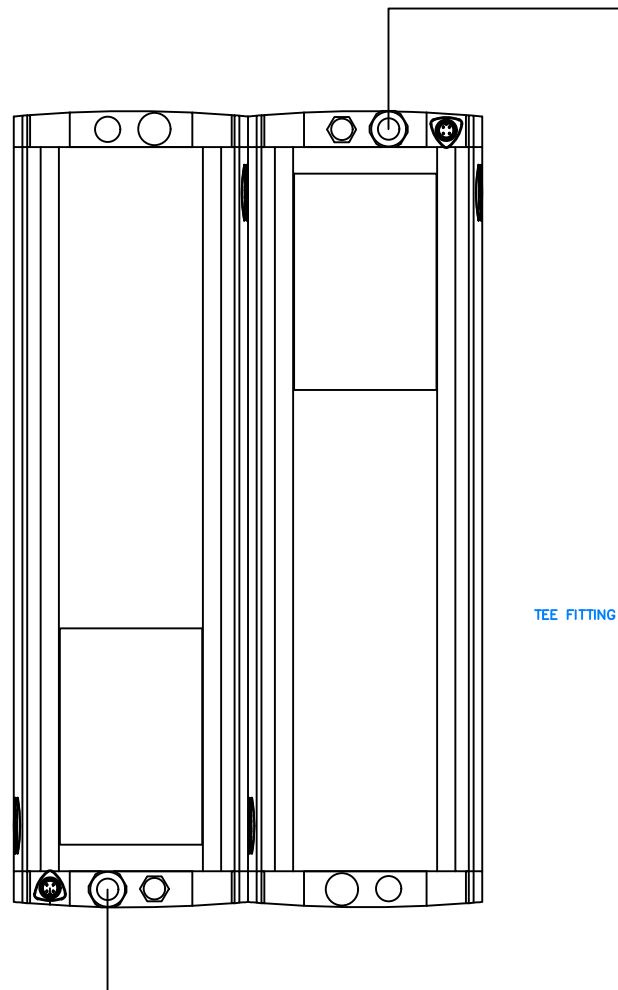

INCOMING AIR, 90 PSI MIN

10mm

AIR SERVICE UNIT
READY P/N: R-700002

TEE FITTING

10mm

TEE FITTING

10mm

Schmalz Vacuum Setup

 READY Robotics 1080 Steelwood Rd. Columbus, OH 43212	SIZE B	DO NOT SCALE DRAWING	DWG. NO. PS-600022	REV -
ISSUED	SCALE N/A	SHEET 1 OF 1		