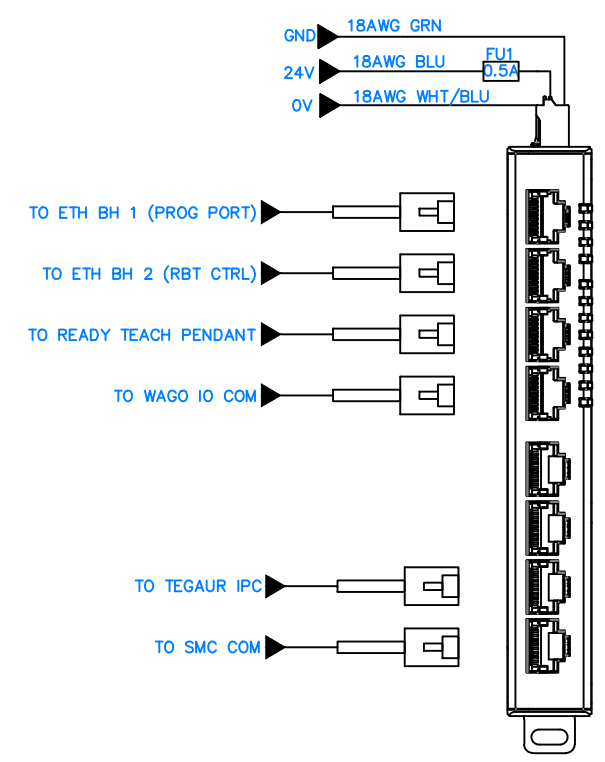

MOXA MC-1200 IPC

MOXA ioLogik-E1200 IO Module

MOXA SDS-3008 Ethernet Switch

Forge Ctrl 240V, Moxa

	READY Robotics 1080 Steelwood Rd. Columbus, OH 43212	SIZE B	DO NOT SCALE DRAWING	DWG. NO. <b>ES-600025</b>	REV RA
	DRAWN <b>J. Miller</b>	ISSUED	SCALE <b>N/A</b>	SHEET <b>1</b> OF <b>1</b>	