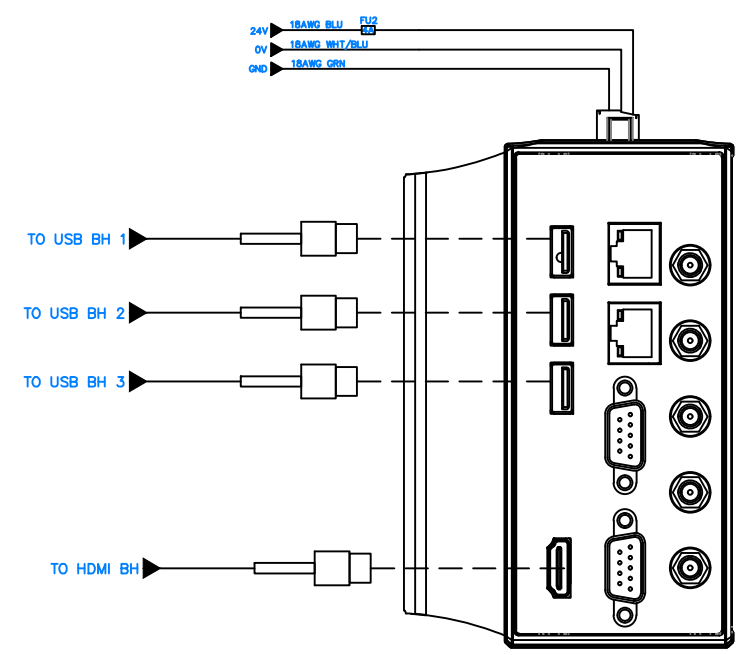

MOXA MC-1200 IPC

MOXA ioLogik-E1200 IO Module

MOXA SDS-3008 Ethernet Switch

Forge Ctrl 240V, Moxa

	READY Robotics 1080 Steelwood Rd. Columbus, OH 43212	SIZE B	DO NOT SCALE DRAWING	DWG. NO. <b>ES-600025</b>	REV RA
	DRAWN <b>J. Miller</b>	ISSUED	SCALE <b>N/A</b>	SHEET <b>1</b> OF <b>1</b>	