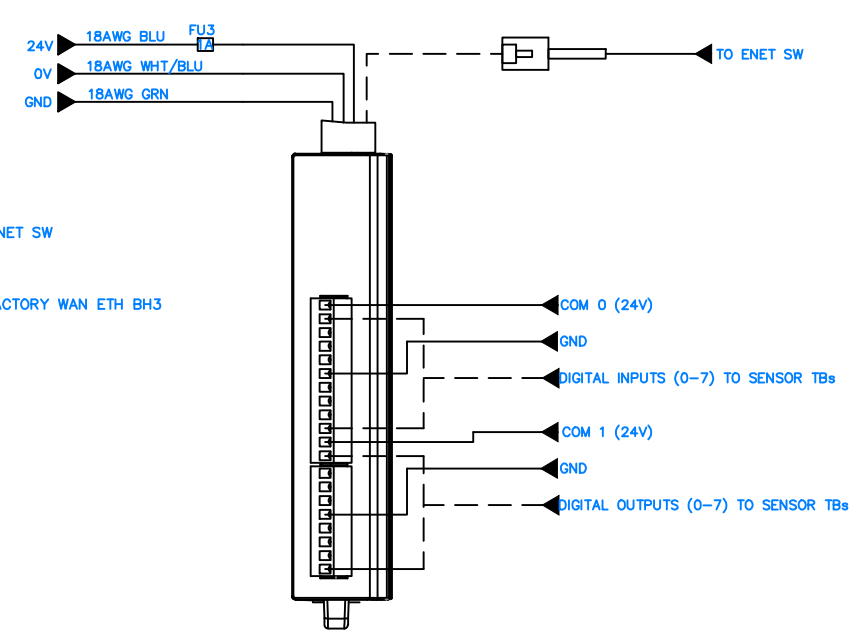

MOXA MC-1200 IPC

MOXA ioLogik-E1200 IO Module

MOXA SDS-3008 Ethernet Switch

Forge Ctrl 240V, Moxa

	READY Robotics 1080 Steelwood Rd. Columbus, OH 43212	SIZE B	DO NOT SCALE DRAWING	DWG. NO. <b>ES-600025</b>	REV RA
	DRAWN <b>J. Miller</b>	ISSUED	SCALE <b>N/A</b>	SHEET <b>1</b> OF <b>1</b>	