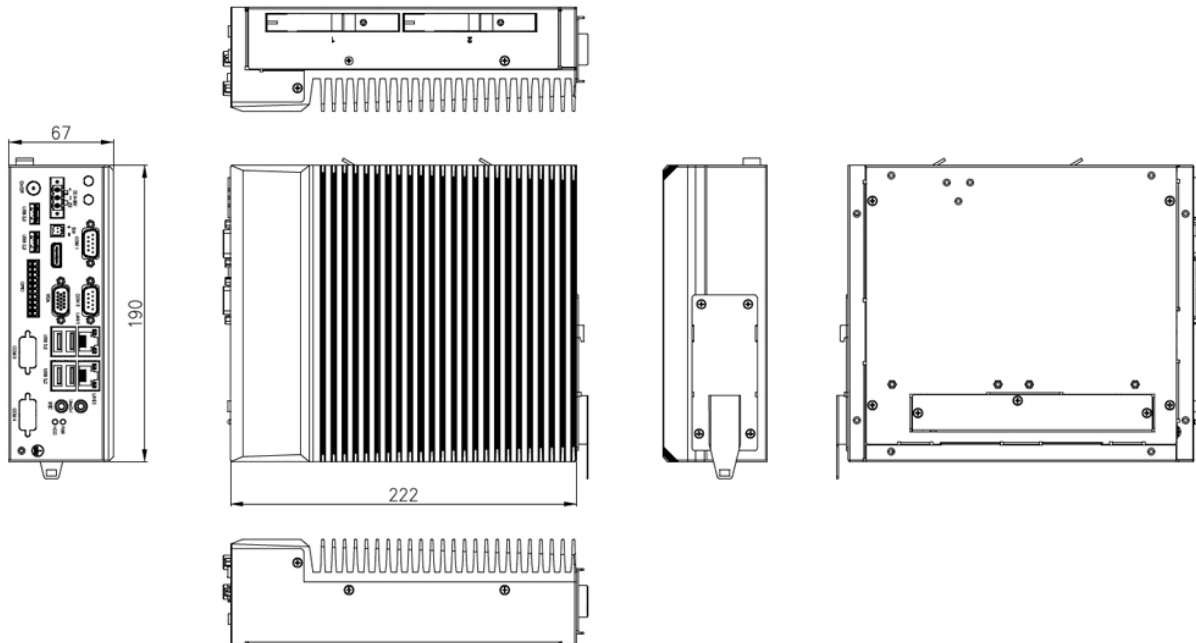

FORGE-5545 Technical Drawing

FORGE-5545 Technical Drawing with Wall Mount