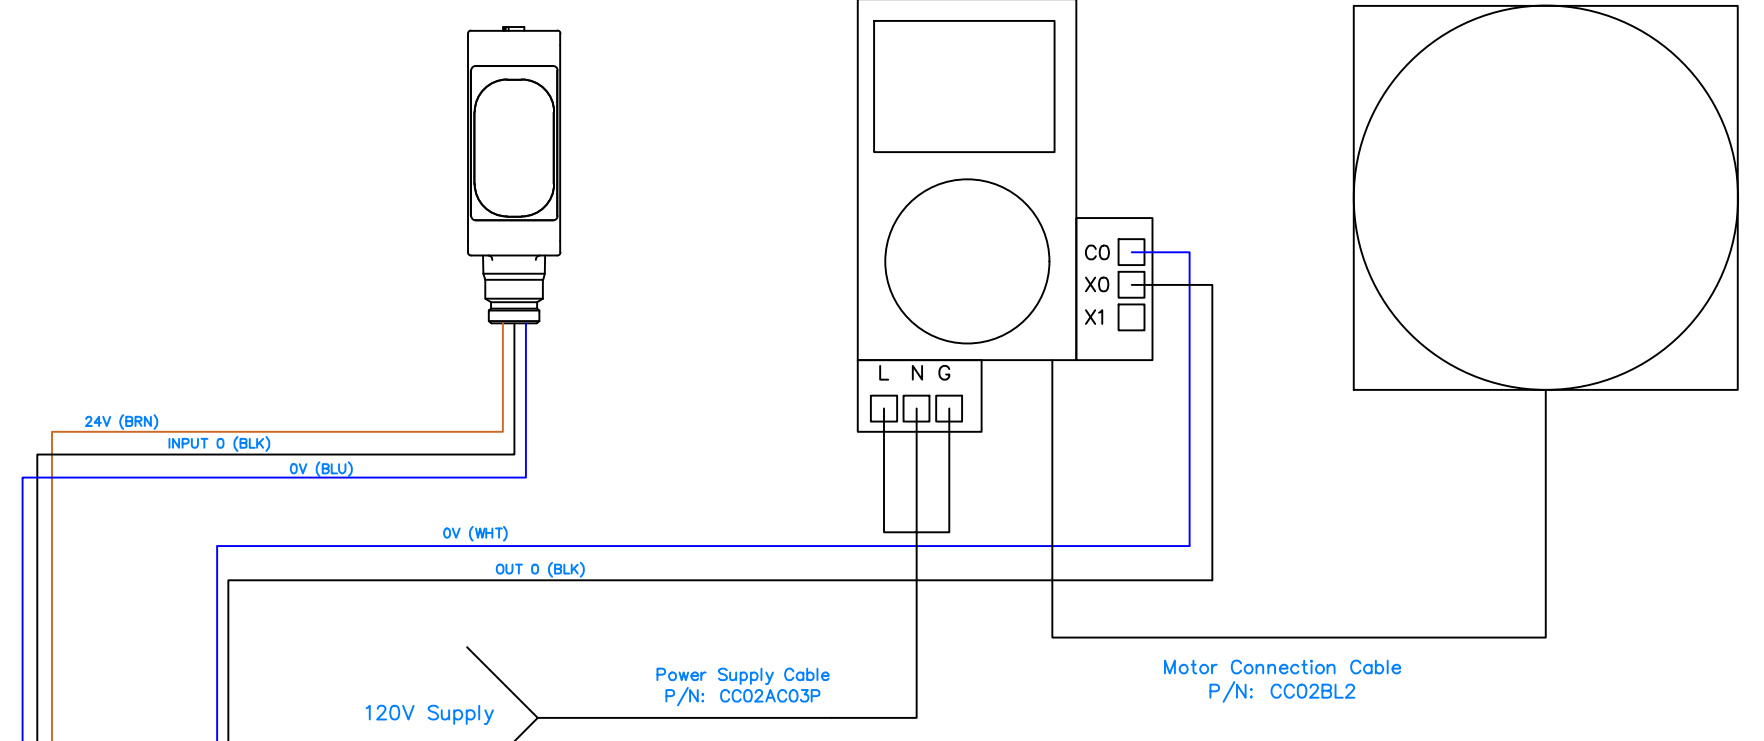

Automation Direct, Sensor
P/N: QMIS-0P-0F

Oriental Motor Controller
P/N: BMUD120-A2

Oriental Conveyor Motor
P/N: BLM5120HP-GFV

SMC Solenoid Valve
P/N: SY3420-5GZ

OnRobot Gripper Setup

	READY Robotics 1080 Steelwood Rd. Columbus, OH 43212	SIZE B	DWG. NO. SMC Wireless IO-	REV
	DRAWN J. Miller	DO NOT SCALE DRAWING	SCALE N/A	SHEET 1 OF 1
ISSUED	SCALE N/A	SHEET 1 OF 1	SHEET 1 OF 1	SHEET 1 OF 1