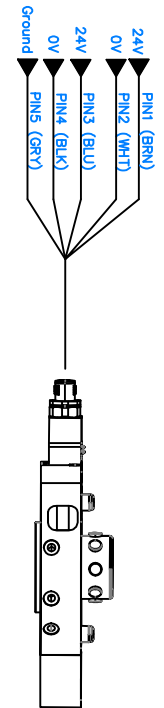

Automation Direct, Sensor
P/N: QMIS-0P-0F

Oriental Motor Controller
P/N: BMUD120-A2

Oriental Conveyor Motor
P/N: BLM5120HP-GFV

SMC Solenoid Valve
P/N: SY3420-5GZ

OnRobot Gripper Setup

	READY Robotics 1080 Steelwood Rd. Columbus, OH 43212	SIZE B	DWG. NO. SMC Wireless IO-	REV
	DRAWN J. Miller	DO NOT SCALE DRAWING	SCALE N/A	SHEET 1 OF 1
ISSUED	SCALE N/A	SHEET 1 OF 1	SHEET 1 OF 1	SHEET 1 OF 1