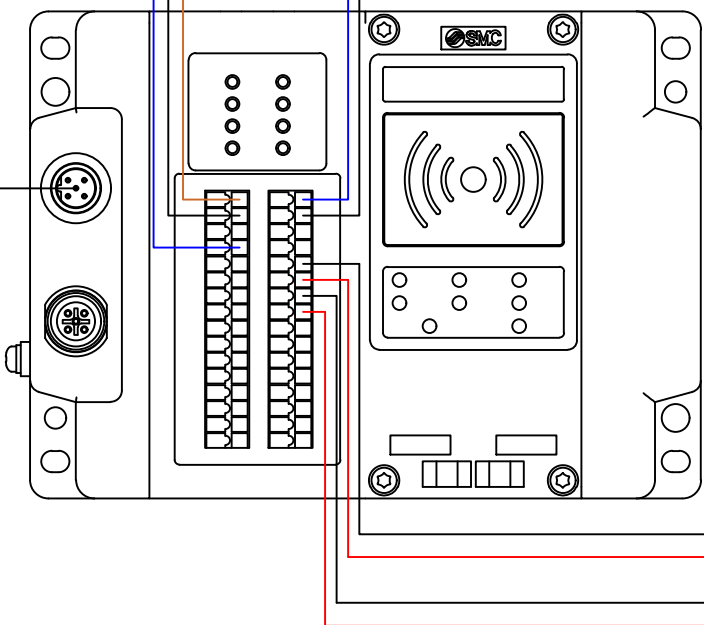

Automation Direct, Sensor
P/N: QMIS-0P-0F

Oriental Motor Controller
P/N: BMUD120-A2

Oriental Conveyor Motor
P/N: BLM5120HP-GFV

SMC Solenoid Valve
P/N: SY3420-5GZ

OnRobot Gripper Setup

	READY Robotics 1080 Steelwood Rd. Columbus, OH 43212	SIZE B	DWG. NO. SMC Wireless IO-	REV
	DRAWN J. Miller	DO NOT SCALE DRAWING	SCALE N/A	SHEET 1 OF 1
ISSUED	SCALE N/A	SHEET 1 OF 1	SHEET 1 OF 1	SHEET 1 OF 1